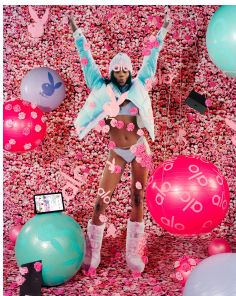

LAURA BETH REESE *#influenced*
June 2 - June 30, 2023

Other editions available - please inquire
Prices do not include mounting and framing and are subject to change

LAURA BETH REESE, *@therachlindsay*, 2020
40 x 32 inches
Archival pigment print
Edition of 5
\$1,600

LAURA BETH REESE, *@ashely_iaconetti*, 2022
40 x 32 inches
Archival pigment print
Edition of 5
\$1,600

LAURA BETH REESE, *@taymocha*, 2021
40 x 32 inches
Archival pigment print
Edition of 5
\$1,600

LAURA BETH REESE, *@francescafarago*, 2022
50 x 40 inches
Archival pigment print
Edition of 3
\$2,500

LAURA BETH REESE, *@madiprew*, 2021
40 x 32 inches
Archival pigment print
Edition of 5
\$1,600

LAURA BETH REESE, *@lalakent*, 2022
30 x 24 inches
Archival pigment print
Edition of 8
\$900

LAURA BETH REESE, *@natashaparker*, 2022
30 x 24 inches
Archival pigment print
Edition of 8
\$900